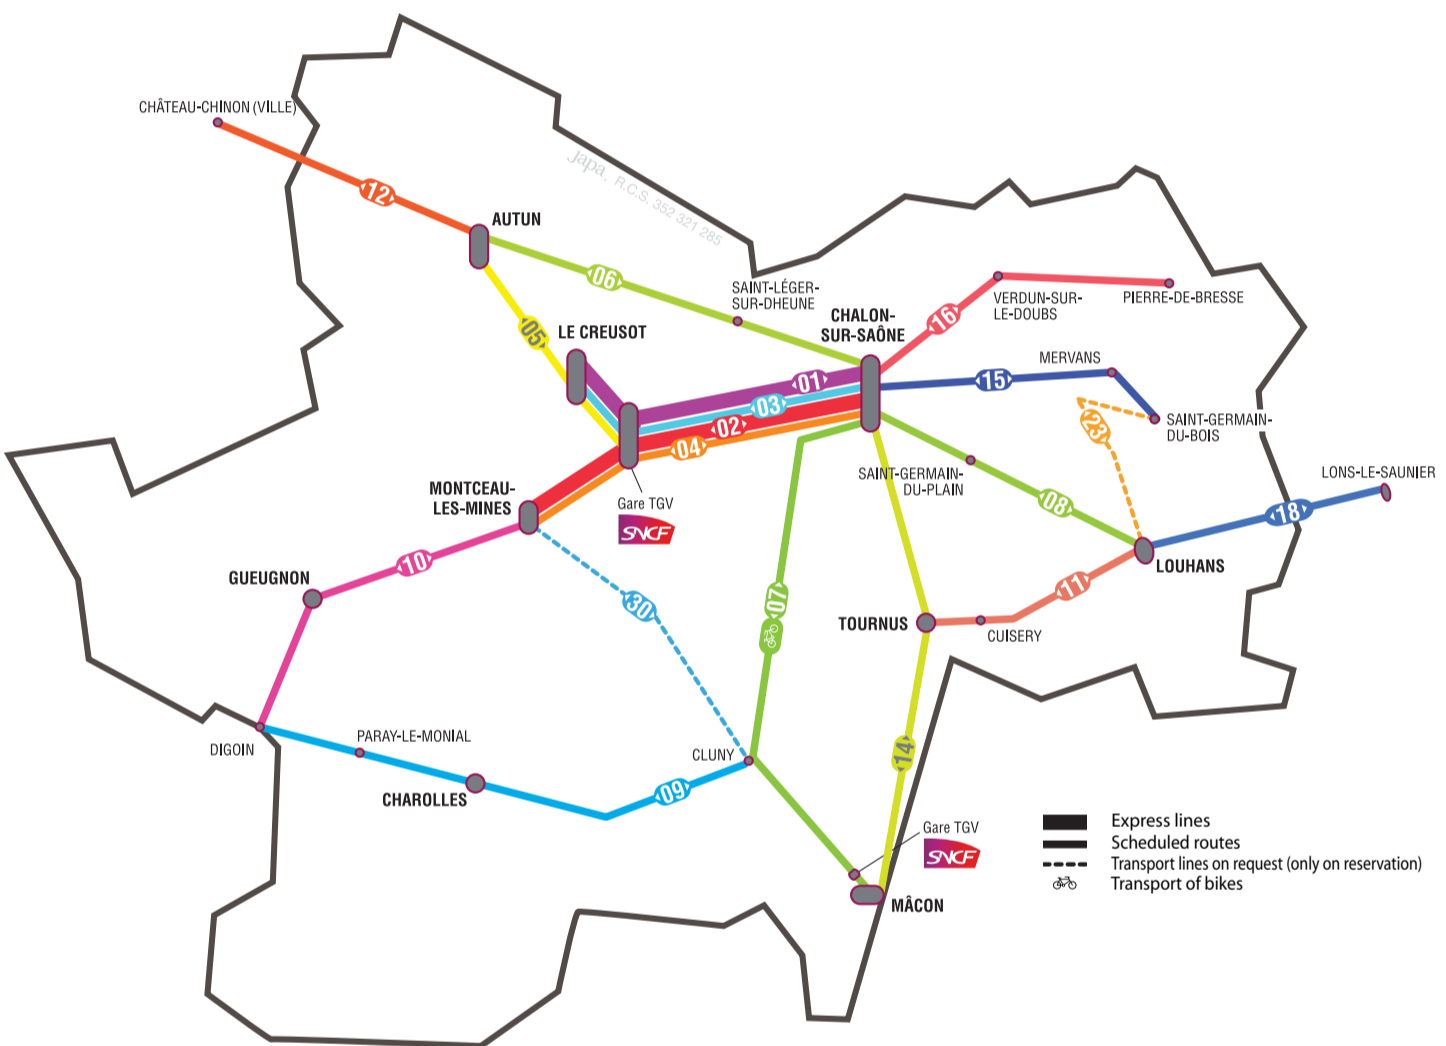

The timetables and prices are available :

- at the reservation and information centre at **Mobigo**, and at www.buscephale.fr
- aboard vehicles or at the station
- at tourist offices and town halls (of towns concerned by the Buscephale routes)

www.buscephale.fr

From the 1st of september 2016

Tickets

- 2 € • Ticket for 1 trip
- 15 € • Card for 10 trips
- 1,05 € • Ticket per person for 1 trip for groups of more than 10 people
- 48 € • Monthly subscription (unlimited trips on the line of your choice)

Train connection at Mâcon Loché station for the following destination*

PARIS	06:31	-	-	-	08:32	10:37	-	-	14:34	-	16:30	18:38	-	19:35	-	20:34
LYON	-	-	-	-	09:35	-	-	-	-	-	-	-	-	-	-	21:40
ANNECY	-	-	-	-	-	-	11:26	-	-	-	-	-	-	19:26	-	-

Connecting trains arrive at Mâcon Loché station from *

PARIS	-	-	-	-	-	-	-	9:24	-	-	14:20	-	17:25	18:20	18:20	19:24	20:20	21:37
LYON	-	-	-	-	-	-	-	8:29	-	-	-	-	-	-	-	-	-	-
ANNECY	-	-	-	-	-	-	-	-	-	-	14:32	-	-	-	-	-	20:31	-