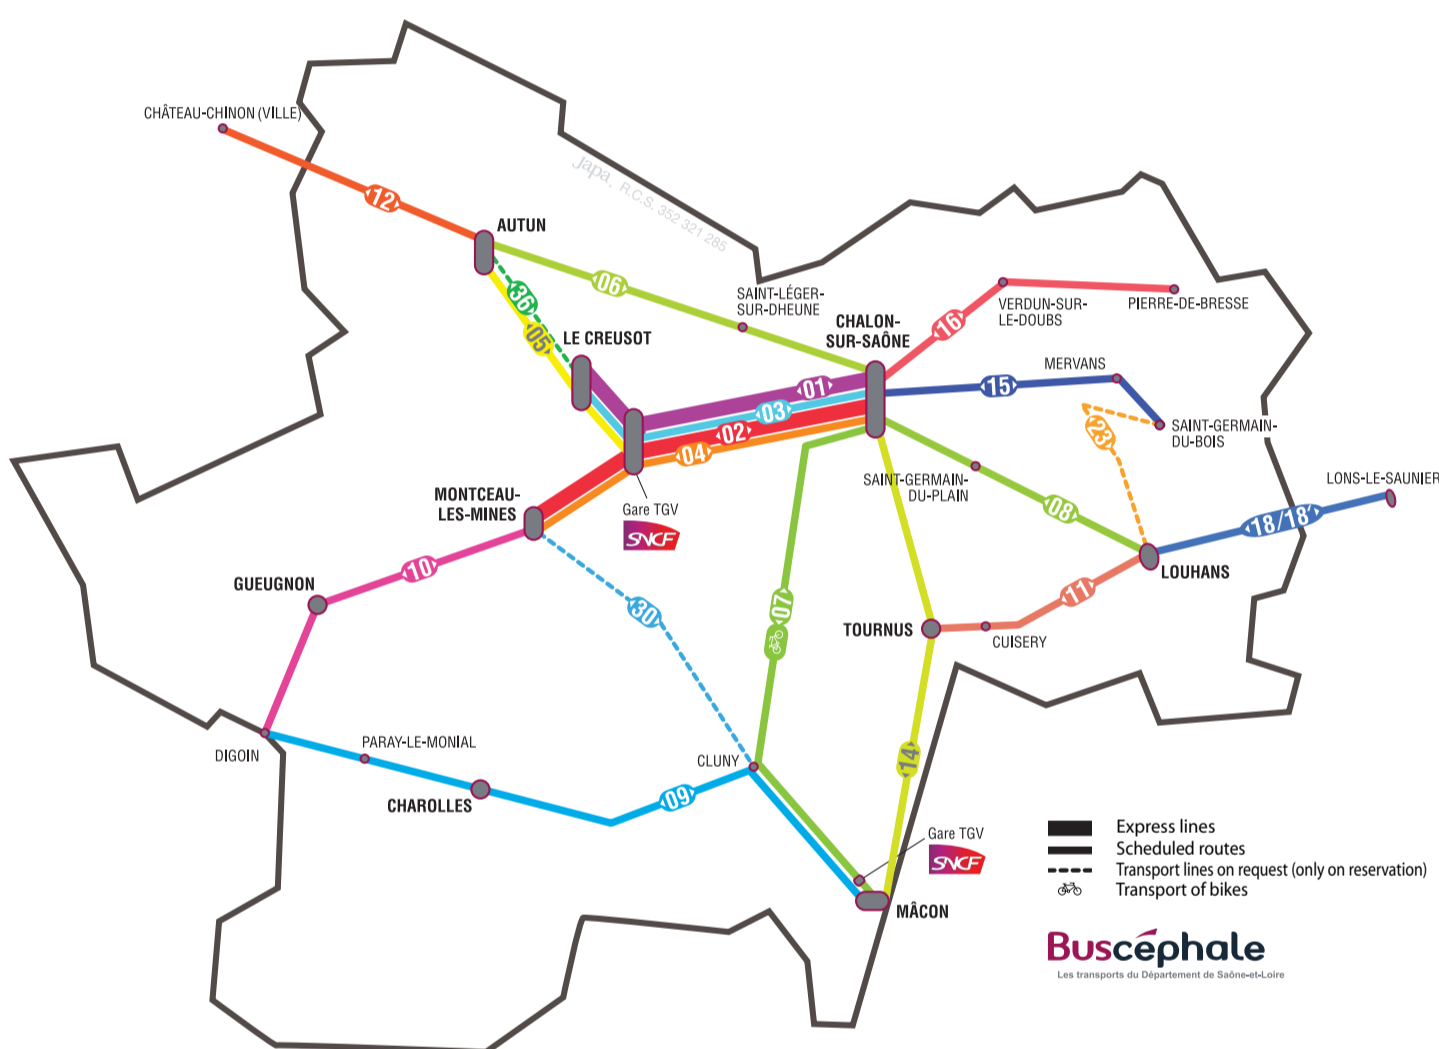

The timetables and prices are available :

- at the reservation and information centre at **Mobigo**, and at www.buscephale.fr
- aboard vehicles or at the station
- at tourist offices and town halls (of towns concerned by the Buscephale routes)

Chalon-sur-Saône
Cluny
Mâcon
with TGV connections

From the 14th of march 2016

Tickets

- 1,50 € • Ticket for 1 trip
- 13,50 € • Card for 10 trips
- 1,05 € • Ticket per person for 1 trip for groups of more than 10 people
- 48 € • Monthly subscription (unlimited trips on the line of your choice)
- Free for children under 5 years old who are accompanied by an adult

Train connection at Mâcon Loché station for the following destinations*

PARIS	06:31	-	08:32	10:37	-	-	14:34	-	16:30	-	-	19:35	-	20:34
LYON	-	-	09:35	-	-	-	-	-	-	-	-	-	-	21:40
ANNECY	-	-	-	-	11:26	-	-	-	-	-	-	19:26	-	-

Connecting trains arrive at Mâcon Loché station from*

PARIS	-	-	-	-	-	-	-	9:24	-	-	14:20	-	-	18:20	18:20	19:24	20:20	21:37
LYON	-	-	-	-	-	-	8:29	-	-	-	-	-	-	-	-	-	-	-
ANNECY	-	-	-	-	-	-	-	-	-	-	14:32	-	-	-	-	-	20:31	-